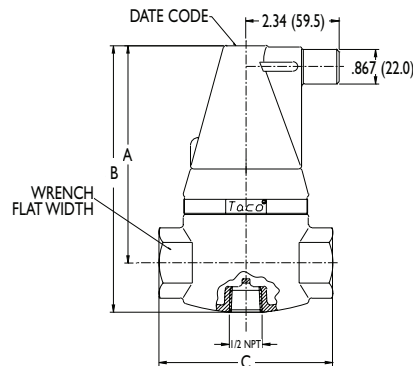

Product	Cv	Kv
49-075	14	12
49-100	24	20
49-125	37	32
49-150	49	42

4900 Dimensions & Weights Nominal Dim: inches (mm)

Model	Conn. Size	A	B	C (NPT)	C (SWT)	Wrench Flat Width	Approx. Shipping Weights	
							Lbs.	Kg.
49-075	3/4"	4-3/4 (121)	5-15/16 (151)	3-3/4 (96)	4-3/16 (107)	1-1/2 (38)	3.5	1.6
49-100	1"	5-1/2 (139)	6-3/4 (171)	4-3/8 (111)	4-13/16 (122)	1-3/4 (44)	4.5	2
49-125	1-1/4"	6-1/16 (154)	7-9/16 (192)	4-1/2 (114)	5-3/16 (132)	2-1/4 (57)	5.3	2.4
49-150	1-1/2"	6-1/16 (154)	7-9/16 (192)	4-1/2 (114)	5-7/16 (138)	2-1/2 (64)	5.4	2.5

Product	Cv	Kv
VRTX075	14	12.5
VRTX100	15.5	14.1
VRTX125	21.4	17.0
VRTX150	34.8	30.1
VRTX200	42.7	36.9

VorTech® Dimensions & Weights Nominal Dim: inches (mm)

Model	Conn. Size	A	B	C	D	E	Approx. Shipping Weights	
							Lbs.	Kg.
VRTX075	3/4" NPT	5 (127)	7 5/8 (194)	5 3/4 (146)	6 1/2 (165)	3 (76)	7	3.2
VRTX100	1" NPT	5 (127)	7 5/8 (194)	5 3/4 (146)	6 1/2 (165)	3 (76)	7	3.2
VRTX125	1 1/4" NPT	5 (127)	7 5/8 (194)	5 3/4 (146)	6 1/2 (165)	3 (76)	7	3.2
VRTX150	1 1/2" NPT	5 3/4 (146)	9 1/8 (232)	8 1/4 (210)	7 1/4 (184)	4 7/8 (124)	15	6.8
VRTX200	2" NPT	5 3/4 (146)	9 1/8 (232)	8 1/4 (210)	7 1/4 (184)	4 7/8 (124)	15	6.8