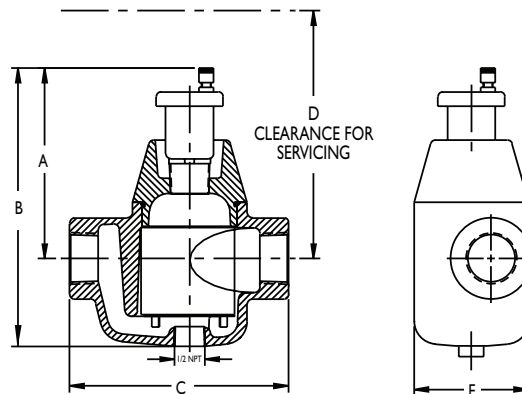

Product	Cv	Kv
49-075	14	12
49-100	24	20
49-125	37	32
49-150	49	42

4900 Dimensions & Weights Nominal Dim: inches (mm)

Model	Conn. Size	A	B	C (NPT)	C (SWT)	Wrench Flat Width	Approx. Shipping Weights	
							Lbs.	Kg.
49-075	3/4"	4-3/4 (121)	5-15/16 (151)	3-3/4 (96)	4-3/16 (107)	1-1/2 (38)	3.5	1.6
49-100	1"	5-1/2 (139)	6-3/4 (171)	4-3/8 (111)	4-13/16 (122)	1-3/4 (44)	4.5	2
49-125	1-1/4"	6-1/16 (154)	7-9/16 (192)	4-1/2 (114)	5-3/16 (132)	2-1/4 (57)	5.3	2.4
49-150	1-1/2"	6-1/16 (154)	7-9/16 (192)	4-1/2 (114)	5-7/16 (138)	2-1/2 (64)	5.4	2.5

Product	Cv	Kv
VRTX075	14	12.5
VRTX100	15.5	14.1
VRTX125	21.4	17.0
VRTX150	34.8	30.1
VRTX200	42.7	36.9

VorTech® Dimensions & Weights Nominal Dim: inches (mm)

Model	Conn. Size	A	B	C	D	E	Approx. Shipping Weights	
							Lbs.	Kg.
VRTX075	3/4" NPT	5 (127)	7 5/8 (194)	5 3/4 (146)	6 1/2 (165)	3 (76)	7	3.2
VRTX100	1" NPT	5 (127)	7 5/8 (194)	5 3/4 (146)	6 1/2 (165)	3 (76)	7	3.2
VRTX125	1 1/4" NPT	5 (127)	7 5/8 (194)	5 3/4 (146)	6 1/2 (165)	3 (76)	7	3.2
VRTX150	1 1/2" NPT	5 3/4 (146)	9 1/8 (232)	8 1/4 (210)	7 1/4 (184)	4 7/8 (124)	15	6.8
VRTX200	2" NPT	5 3/4 (146)	9 1/8 (232)	8 1/4 (210)	7 1/4 (184)	4 7/8 (124)	15	6.8