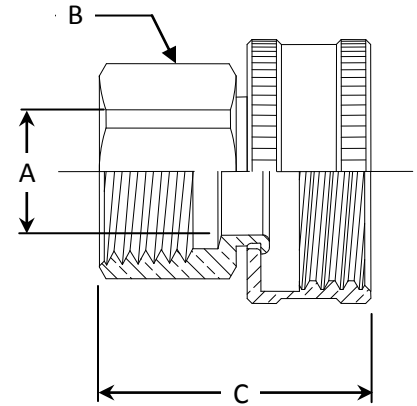

Operating Specifications:

- Temperature:** -35° - 100° F
- Working Pressure:** 75 psi maximum, intermittent to 150 psi

Standard

MATERIAL SPECIFICATIONS	
Fitting Body	C36000 brass

Compliant

MATERIAL SPECIFICATIONS	
Fitting Body	Compliant brass

Standard Part Listing:

- HUS11-8-12 3/4" Female Hose Thread (swivel) x 1/2" Female Iron Pipe, rough brass
- HUS11-12-12 3/4" Female Hose Thread (swivel) x 3/4" Female Iron Pipe, rough brass
- HUS11-12-12 B 3/4" Female Hose Thread (swivel) x 3/4" Female Iron Pipe, rough brass, bulk

Compliant Part Listing:

- HUS11-8-12X 3/4" Female Hose Thread (swivel) x 1/2" Female Iron Pipe, rough brass
- HUS11-8-12X B 3/4" Female Hose Thread (swivel) x 1/2" Female Iron Pipe, rough brass, bulk
- HUS11-12-12X 3/4" Female Hose Thread (swivel) x 3/4" Female Iron Pipe, rough brass
- HUS11-12-12X B 3/4" Female Hose Thread (swivel) x 3/4" Female Iron Pipe, rough brass, bulk

PART DIMENSIONS (Inches)			
Model	DIA. A	HEX B	DIM. C
HUS11-8-12	.578	7/8	1.20
HUS11-12-12	.578	1-1/8	1.20

Listings & Certifications:

- Compliant product CSA approved to California Health & Safety Code 116875 and Vermont Bill S.152 (Project # 2174785)