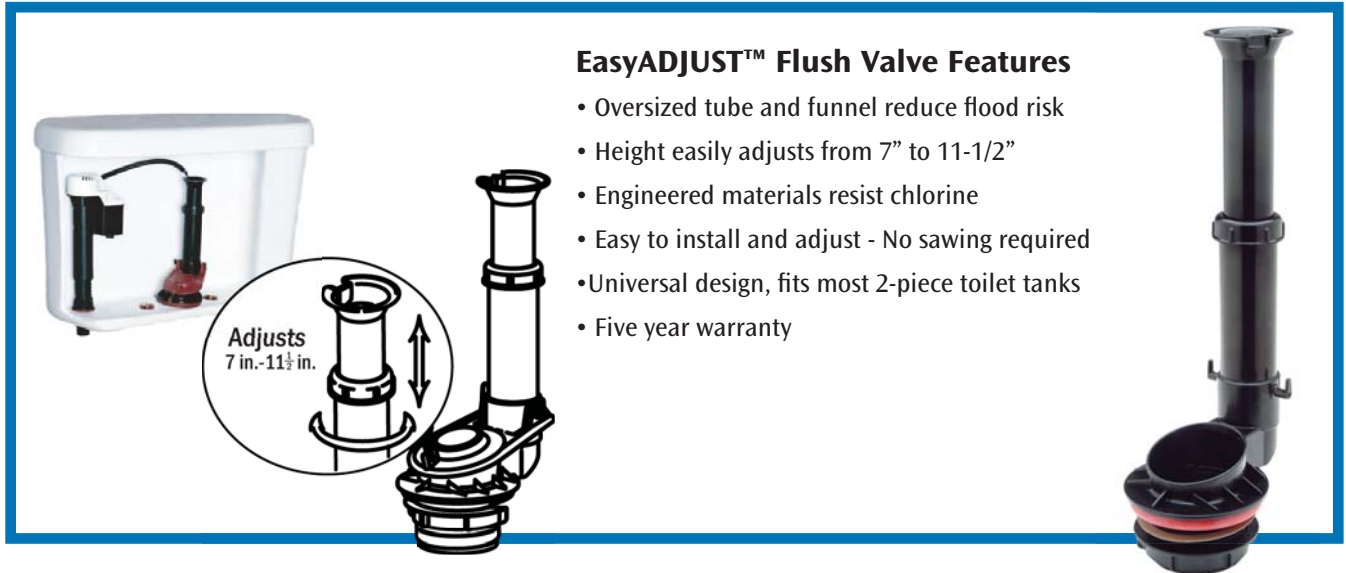

## EasyADJUST™ Flush Valve Features

- Oversized tube and funnel reduce flood risk
- Height easily adjusts from 7" to 11-1/2"
- Engineered materials resist chlorine
- Easy to install and adjust - No sawing required
- Universal design, fits most 2-piece toilet tanks
- Five year warranty

Item	Part#	Pkg Language	Carton Qty	Packaging	UPC#
<b>Korky® 2" Adjustable Flush Valve &amp; Flapper</b>	4020PK	Eng/Spanish	12	Clamshell	049057102916
<ul style="list-style-type: none"> <li>• Universal design, fits most 2-piece toilet tanks</li> <li>• Height easily adjusts from 7" to 11-1/2"</li> <li>• Oversized tube and funnel reduce flood risk</li> </ul>					

<b>Korky® 2" Adjustable Flush Valve Kit with Tank-to-Bowl Gasket &amp; Hardware</b>	4030PK	Eng/Spanish	6	Clamshell	049057102961
	4030FR	Eng/French	6	Clamshell	049057103081
<ul style="list-style-type: none"> <li>• Kit includes: flush valve, Korky Plus flapper, tank-to-bowl gasket, nuts, bolts and washers</li> <li>• Universal design, fits most 2-piece toilet tanks</li> <li>• Height easily adjusts from 7" to 11-1/2"</li> <li>• Oversized tube and funnel reduce flood risk</li> </ul>					

<b>Korky® Large 3" - 4" Adjustable Flush Valve Kit with Tank-to-Bowl Gasket &amp; Hardware</b>	5030BP	Eng/Spanish	3	Box	049057103746
<ul style="list-style-type: none"> <li>• Fits specific toilets since ~2000 with large 3" drain openings</li> <li>• Kit includes: large 3" flush valve, Korky 3" adjustable flapper, tank-to-bowl gasket, nuts, bolts and washers</li> <li>• Fits most 3" two-piece toilet tanks. Does not fit any Kohler® toilets</li> <li>• Height easily adjusts from 7" to 11-1/4"</li> <li>• Oversized tube and funnel reduce flood risk</li> </ul>					