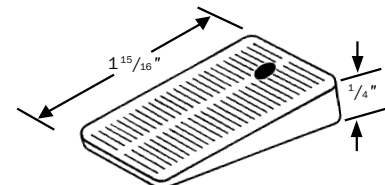

*Ideal for leveling unsteady closet bowls. Trims easily with a utility knife.*

*Stack in the same or opposite direction to fill any gap.*

## Packaged for Convenience

Display Jar for Counter Areas.

Bulk Packed

Item No.	Description	Color	Bag Qty.	Mstr Crtn	List Price
460-10	Stiff polypropylene multi-purpose closet wedge. Bulk	Natural	100	1000	23.00c
460-10J	Stiff polypropylene multi-purpose closet wedge. Display jar.	Natural	400/jar	—	84.02/jar
460-11300	Stiff polypropylene multi-purpose closet wedge. Job pack.	Natural	12	—	.27 ea.
460-20	Soft PVC multi-purpose closet wedge. Bulk	White	100	1000	29.00c
460-20J	Soft PVC multi-purpose closet wedge. Display jar	White	400/jar	—	108.05/jar
460-11310	Soft PVC multi-purpose closet wedge. Job pack.	White	12	—	.34 ea.