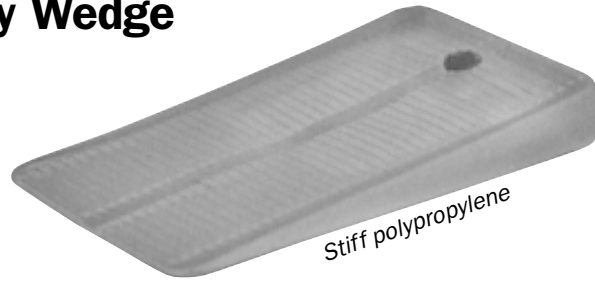

# WEDGE-IT™

## Multi-Purpose Stability Wedge

- *Dozens of uses on the job site, in the office, home, etc.*
- *Stiff polypropylene is drivable.*
- *Soft rubber-like PVC is easy to trim and resists slipping on tile floors.*
- *100% Corrosion proof.*

*Ideal for leveling unsteady closet bowls. Trims easily with a utility knife.*

*Stack in the same or opposite direction to fill any gap.*