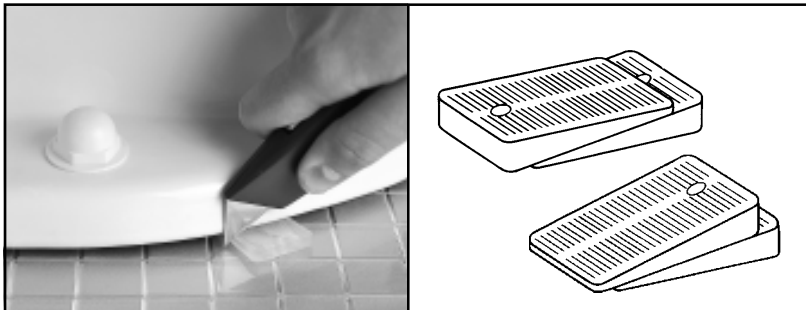

## Multi-Purpose Stability Wedge

- *Dozens of uses on the job site, in the office, home, etc.*
- *Stiff polypropylene is drivable.*
- *Soft rubber-like PVC is easy to trim and resists slipping on tile floors.*
- *100% Corrosion proof.*

*Ideal for leveling unsteady closet bowls. Trims easily with a utility knife.*

*Stack in the same or opposite direction to fill any gap.*